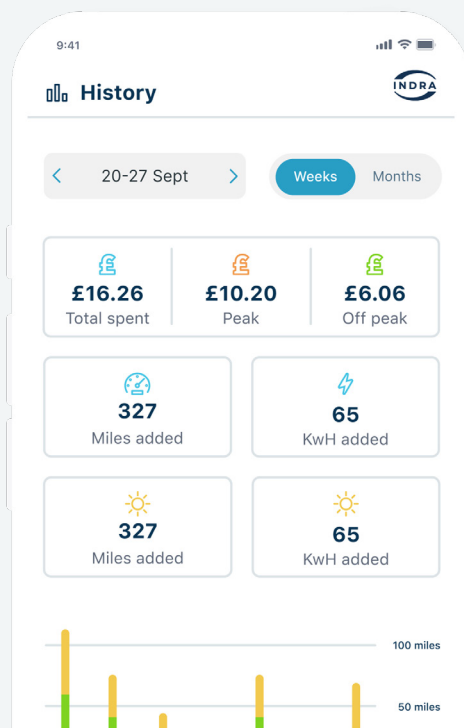

How to make the most of your new Indra Smart LUX™ via the Indra App

The Indra App provides users with a range of different features and benefits, enabling for cheaper, faster and optimised charging.

Smart Charging

Use the Indra App to set up a recurring charging schedule. Choose regular slots throughout the week, and the charger will automatically start charging during those times, as long as your EV is plugged in, of course.

Charging History

View your charging history on the Indra App, review your usage and check if you're charging at the most efficient time.

Lock Your Charger

Leaving town? You can put your charger into lock mode via the settings within your Indra App, ensuring total peace of mind.

Solar Power

If you have solar panels installed at home, your charger can be set up to receive power from them. The charger will take any surplus solar power that's above 1.4kW not being used by your home, to charge your EV.

Using Boost

Plans changed? The Boost feature lets you temporarily override your schedule to start your car charging immediately.

Optimise Your Energy Tariff

Take advantage of the wide range of energy tariffs available from your Indra App. Enabling you to optimise your charging sessions for the cheapest and greenest energy.